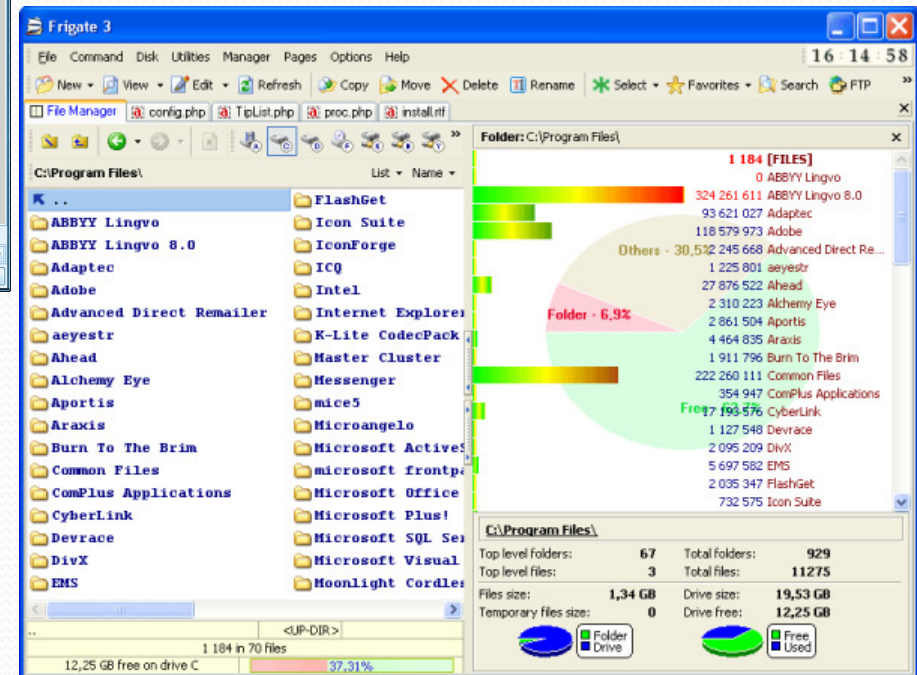

Windows Commander
Total Commander